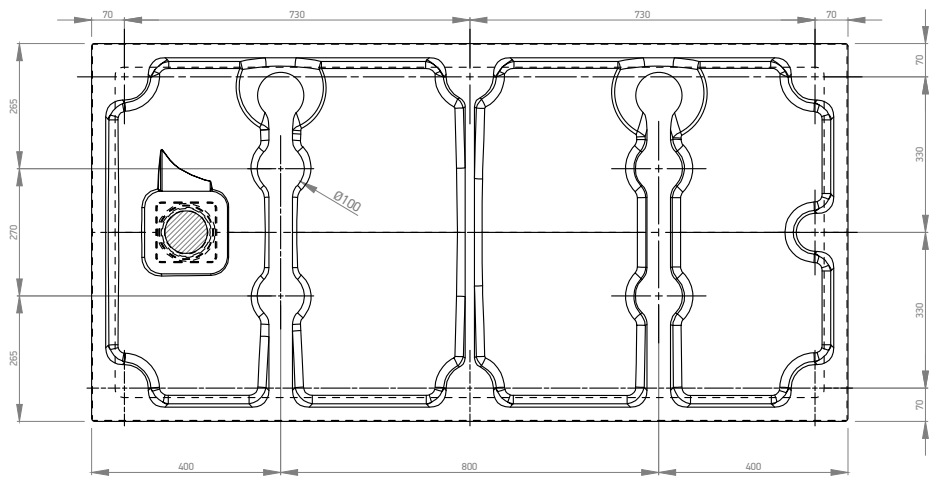

Bottom view

 MARMY COLORFUL SHOWERTRAYS		Name:		
		BASALTO – 80x160		
Material:		Item NR.:		
		80 8110 80 16 XX		
Material:	Finish:	Visible height:	Weight:	Scale:
MINERAL COMPOSITE	BASALTO - SLATE	3 cm	48 kg	1:16